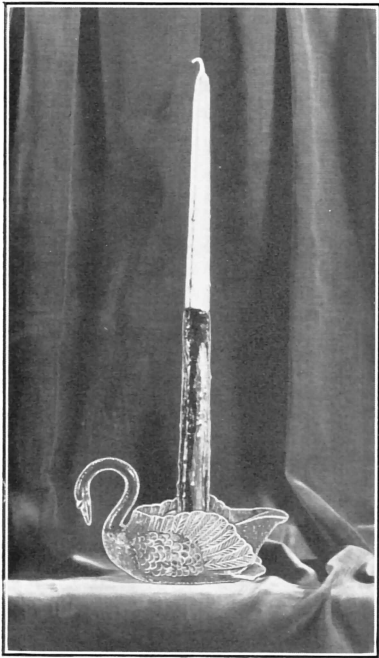

Price List for Cambridge Glass Swans.

Made in Ebony, Peach-Blo, Emerald and Crystal. » »

				Price per doz.	Doz. Packed to Bbl.
1040	3	inch. Swan	- - - - -	\$ 3.75	9 1/2
1041	4 1/2	" "	- - - - -	6.25	6 1/2
1041	4 1/2	" "	with 1050 Candle Hldr.	7.75	6
1042	6 1/2	" "	- - - - -	8.75	3 1/2
1042	6 1/2	" "	with 2 1/4 Flr. Block	11.25	3
1042	6 1/2	" "	with May. Ladle -	11.25	3
1043	8 1/2	" "	- - - - -	16.50	1
1043	8 1/2	" "	with 2 3/4 Flr. Block	19.25	1
1044	10	" "	- - - - -	30.00	2/3
1044	10	" "	with 3 1/2 Flr. Block	34.40	2/3
1045	13	" "	- - - - -	52.50	1/2
1045	13	" "	with 4 inch Flr. Block	58.75	1/2
1052		Two piece Swan Flr. Pot consists of 1044-10 inch Swan with insert or liner	- - - - -	37.50	2/3
1050		Insert for Candle only	- - - - -	1.50	100
445		Mayonnaise Ladle only	- - - - -	2.50	50
2899	2 1/4	inch Flower Block	- - - - -	2.50	43
2899	2 3/4	" Flower Block	- - - - -	2.75	37
2899	3 1/2	" Flower Block	- - - - -	4.40	17
2899	4	" Flower Block	- - - - -	6.25	13

All Prices F. O. B. Cambridge regular price for packages.
Discount 50%.

We also manufacture a higher priced decorated line of Swans. If interested, write for samples and prices.

The Cambridge Glass Company
Cambridge, Ohio

Cambridge Glass Swans

The Newest Distinctive Table Accessories

Quality
Originality  Salability

No. 1041. Four and one-half inch Swan as a Candleholder, used with No. 1050 insert to hold candle.

No. 1045. Thirteen inch Swan used with a four inch Flower Block as an attractive Table Centerpiece. No. 1044 Ten inch Swan requires a three and one half inch Flower Block. Either No. 1044 or No. 1045 are the proper size for use as a Fruit Bowl.