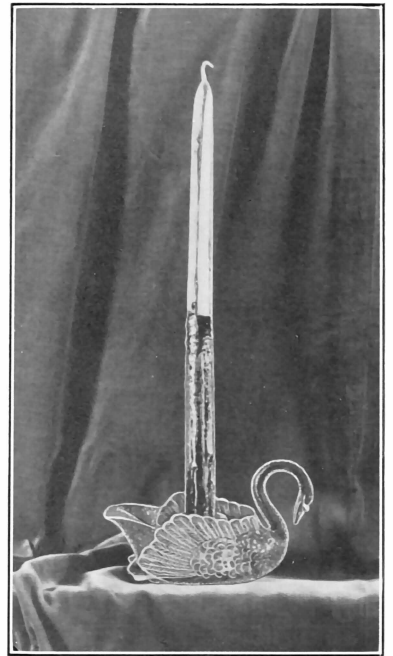

Price List for Cambridge Glass Swans.

Made in Ebony, Peach-Blo, Emerald and Crystal. » »

				Price per doz.	Doz. Packed to Bbl.
1040	3	inch. Swan	- - - - -	\$ 3.75	9 1/2
1041	4 1/2	" "	- - - - -	6.25	6 1/2
1041	4 1/2	" "	with 1050 Candle Hldr.	7.75	6
1042	6 1/2	" "	- - - - -	8.75	3 1/2
1042	6 1/2	" "	with 2 1/4 Flr. Block	11.25	3
1042	6 1/2	" "	with May. Ladle -	11.25	3
1043	8 1/2	" "	- - - - -	16.50	1
1043	8 1/2	" "	with 2 3/4 Flr. Block	19.25	1
1044	10	" "	- - - - -	30.00	2/3
1044	10	" "	with 3 1/2 Flr. Block	34.40	2/3
1045	13	" "	- - - - -	52.50	1/2
1045	13	" "	with 4 inch Flr. Block	58.75	1/2
1052		Two piece Swan Flr. Pot consists of 1044-10 inch Swan with insert or liner	- - - - -	37.50	2/3
1050		Insert for Candle only	- - - - -	1.50	100
445		Mayonnaise Ladle only	- - - - -	2.50	50
2899	2 1/4	inch Flower Block	- - - - -	2.50	43
2899	2 3/4	" Flower Block	- - - - -	2.75	37
2899	3 1/2	" Flower Block	- - - - -	4.40	17
2899	4	" Flower Block	- - - - -	6.25	13

All Prices F. O. B. Cambridge regular price for packages.
Discount 50%.

We also manufacture a higher priced decorated line of Swans. If interested, write for samples and prices.

The Cambridge Glass Company
Cambridge, Ohio

Cambridge Glass Swans

The Newest Distinctive Table Accessories

Quality
Originality  Salability

No. 1041. Four and one-half inch Swan as a Candleholder, used with No. 1050 insert to hold candle.

No. 1045. Thirteen inch Swan used with a four inch Flower Block as an attractive Table Centerpiece. No. 1044 Ten inch Swan requires a three and one half inch Flower Block. Either No. 1044 or No. 1045 are the proper size for use as a Fruit Bowl.