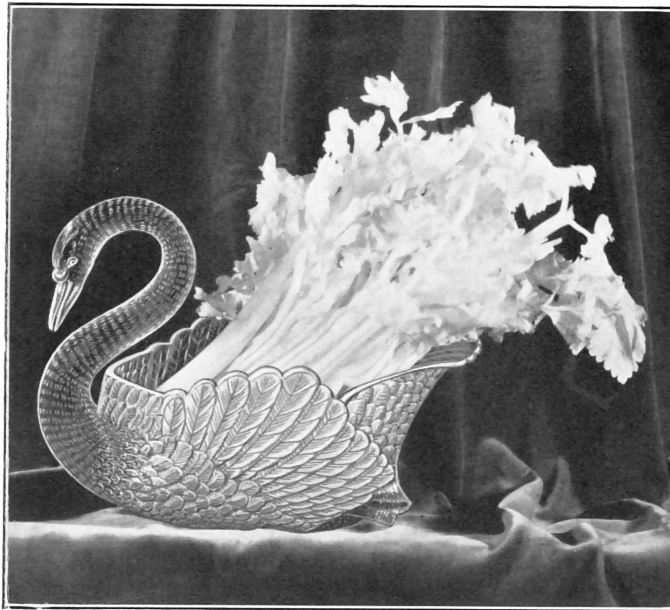

Price List for Cambridge Glass Swans.

Made in Ebony, Peach-Blo, Emerald and Crystal. » »

				Price per doz.	Doz. Packed to Bbl.
1040	3	inch. Swan	- - - - -	\$ 3.75	9 1/2
1041	4 1/2	" "	- - - - -	6.25	6 1/2
1041	4 1/2	" "	with 1050 Candle Hldr.	7.75	6
1042	6 1/2	" "	- - - - -	8.75	3 1/2
1042	6 1/2	" "	with 2 1/4 Flr. Block	11.25	3
1042	6 1/2	" "	with May. Ladle -	11.25	3
1043	8 1/2	" "	- - - - -	16.50	1
1043	8 1/2	" "	with 2 3/4 Flr. Block	19.25	1
1044	10	" "	- - - - -	30.00	2/3
1044	10	" "	with 3 1/2 Flr. Block	34.40	2/3
1045	13	" "	- - - - -	52.50	1/2
1045	13	" "	with 4 inch Flr. Block	58.75	1/2
1052		Two piece Swan Flr. Pot consists of 1044-10 inch Swan with insert or liner	- - - - -	37.50	2/3
1050		Insert for Candle only	- - - - -	1.50	100
445		Mayonnaise Ladle only	- - - - -	2.50	50
2899	2 1/4	inch Flower Block	- - - - -	2.50	43
2899	2 3/4	" Flower Block	- - - - -	2.75	37
2899	3 1/2	" Flower Block	- - - - -	4.40	17
2899	4	" Flower Block	- - - - -	6.25	13

All Prices F. O. B. Cambridge regular price for packages.
Discount 50%.

We also manufacture a higher priced decorated line of Swans. If interested, write for samples and prices.

The Cambridge Glass Company
Cambridge, Ohio

Cambridge Glass Swans

The Newest Distinctive Table Accessories

Quality
Originality  Salability

No. 1041. Four and one-half inch Swan as a Candleholder, used with No. 1050 insert to hold candle.

No. 1045. Thirteen inch Swan used with a four inch Flower Block as an attractive Table Centerpiece. No. 1044 Ten inch Swan requires a three and one half inch Flower Block. Either No. 1044 or No. 1045 are the proper size for use as a Fruit Bowl.

No. 1041. Four and one-half inch Swan without No. 1050 candleholder insert makes a novel small decorative piece.

SHOWROOMS

New York, N. Y. - - - - - 184 Fifth Avenue
 Chicago, Ill. - Room 1547, The Merchandise Mart
 Philadelphia, Pa. - - - - - 921 Filbert Street
 Milwaukee, Wis. - - - - - 204 Wisconsin Avenue
 Boston, Mass. - - - - - 99 Bedford Street