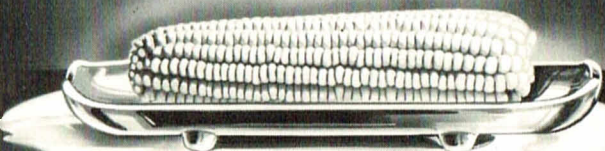

## CRESCENT SALAD PLATE

The Crescent Salad plate gives that new touch and is correct size to afford a generous portion of your favorite salad.

477 9in.

## CORN DISH

The Corn Dish is cleverly designed for serving an ear of corn. The well of the dish is so designed as to catch the excess melted butter.