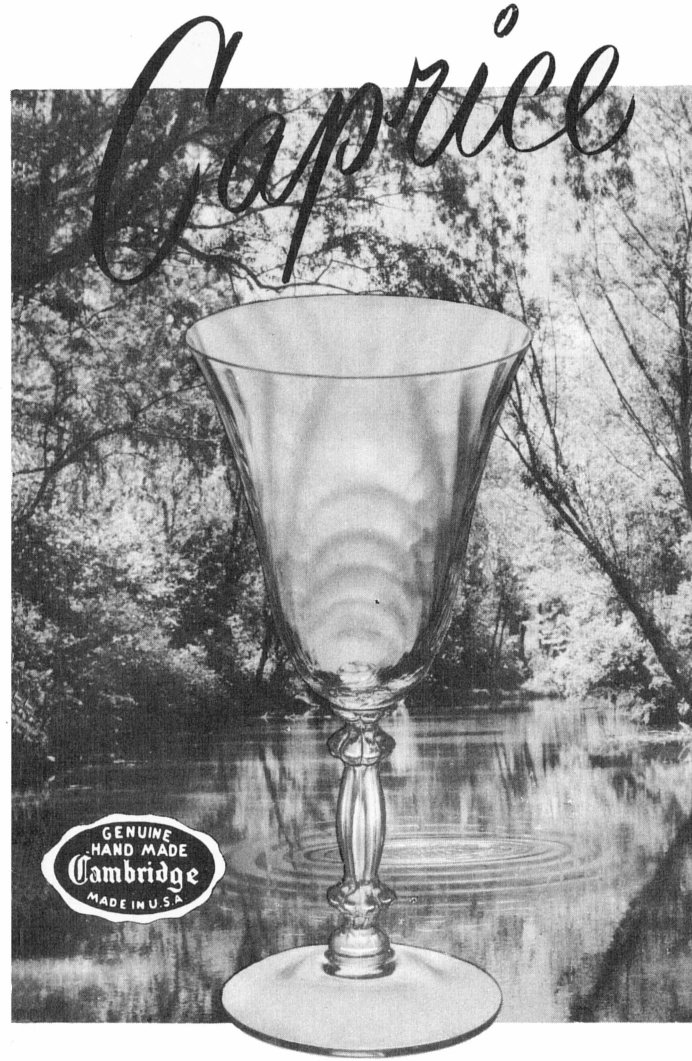

LIST OF CAPRICE ITEMS
Patent Nos. 98, 825-98-993-99-448

Made in Crystal and Moonlight